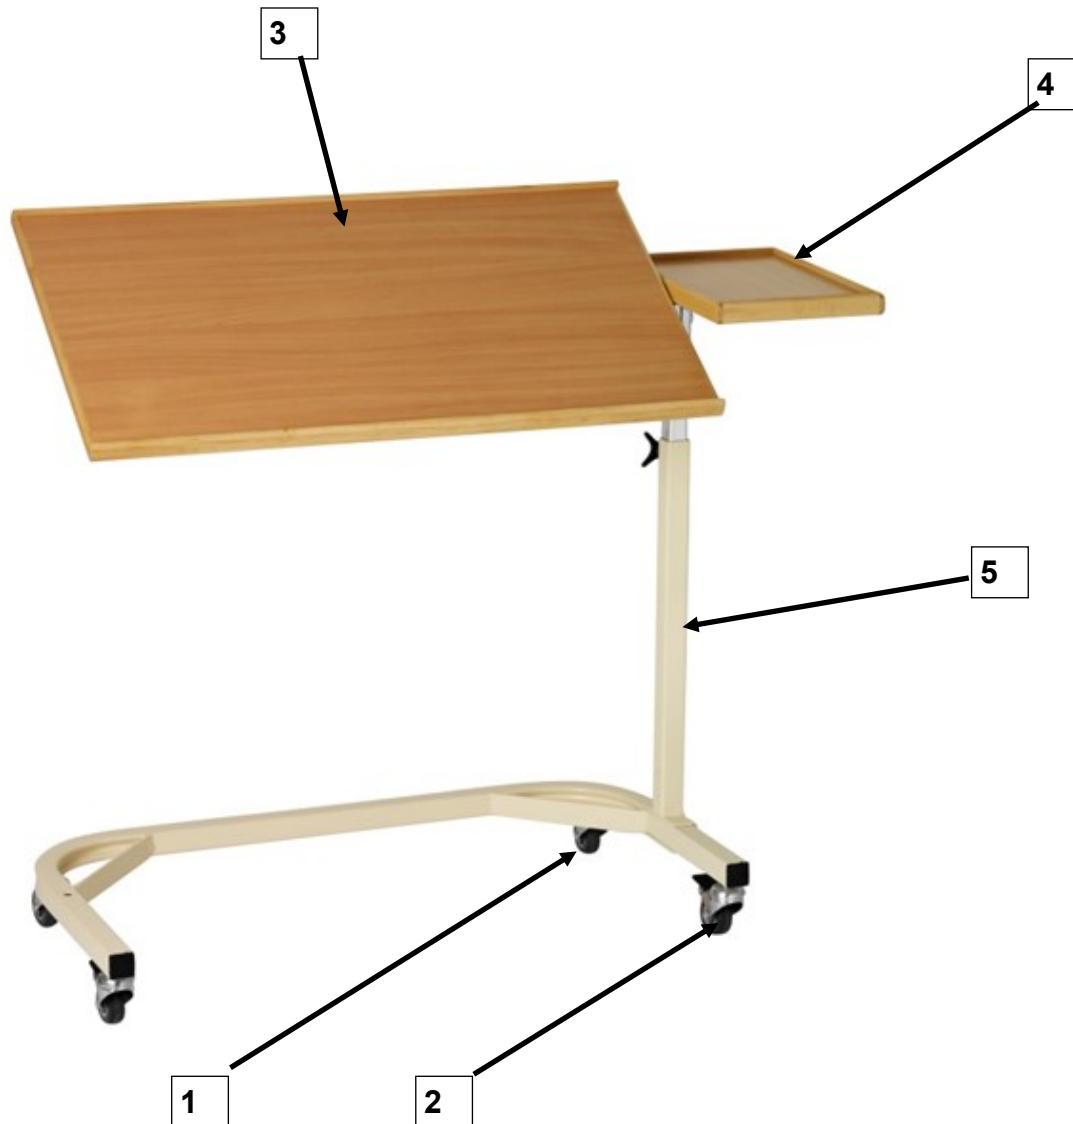

## Spare parts

### 1-2503 NORDIC LARGE overbed table beech

Item	Part number	Description
1	0-2501-51	Wheel
2	0-2501-52	Wheel with brake
3	0-2503-12	Tabletop beech
4	0-2501-13	Sideboard beech
5	1-2500	Extra legs for table