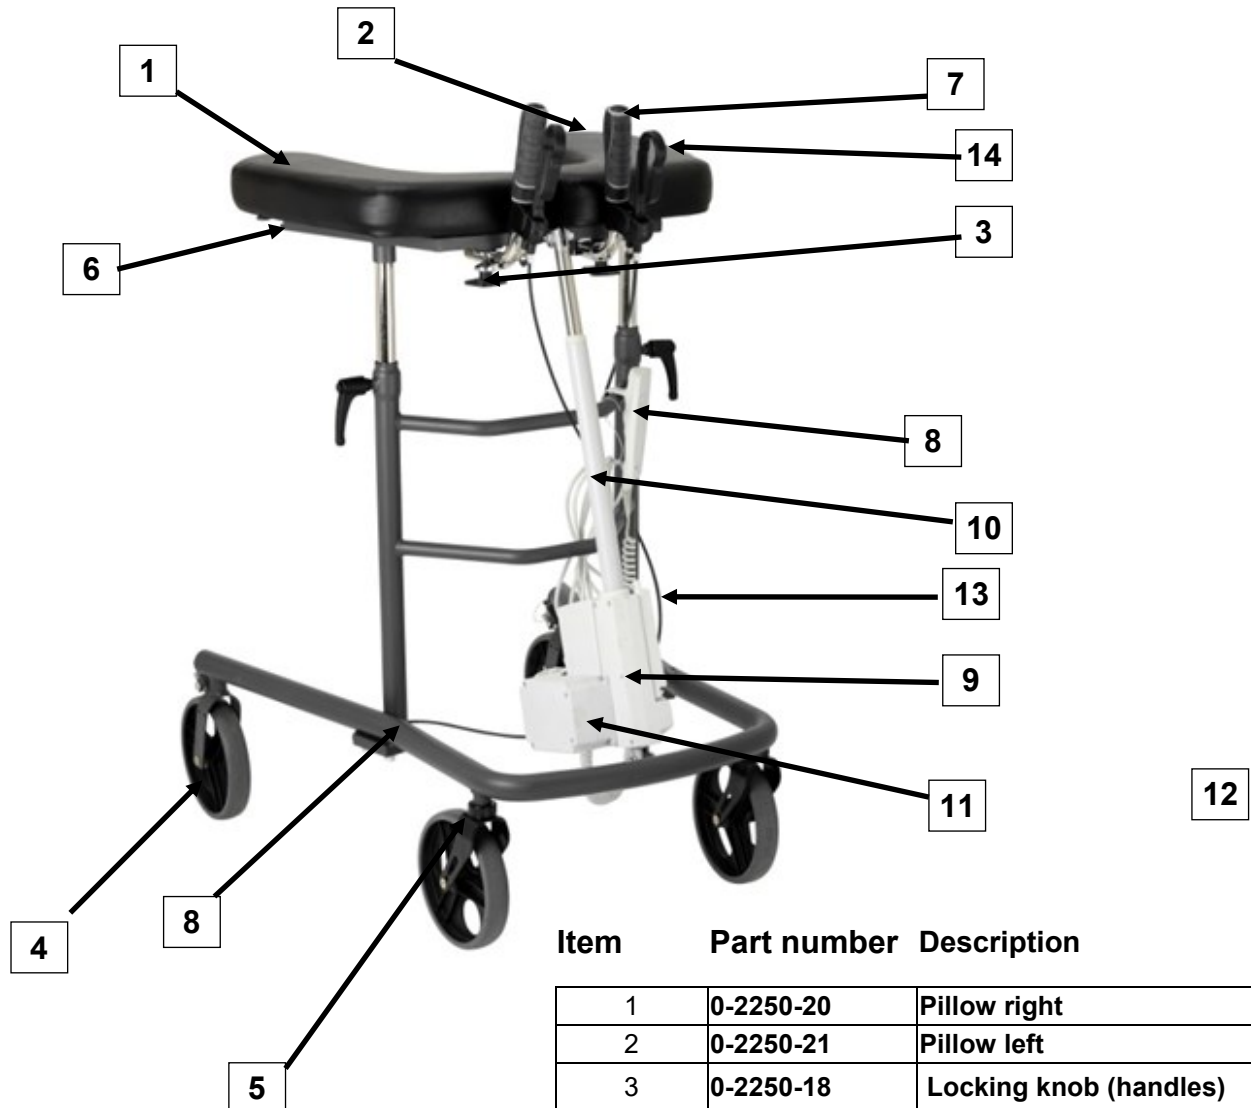

## Spare parts

### 1-2255-RA Walking table ALBE EL RA

Item Part number Description

Item	Part number	Description
1	0-2250-20	Pillow right
2	0-2250-21	Pillow left
3	0-2250-18	Locking knob (handles)
4	0-RA-125	Wheel D=200
5	0-RA-120	Fork
6	0-2250-41	Locking knob M6 (pillow)
7	0-2250-40	Rubber handle
8	0-2255-83	Hand control
9	0-2255-81	Control unit
10	0-2255-82	Actuator
11	0-2255-84	Battery
12	0-2255-85	Battery charging cable
13	0-RA-110	Brake wire
14	0-RA-111	Brake handle
15	0-RA-112	Brake spring
16	0-RA-113	Brake pad