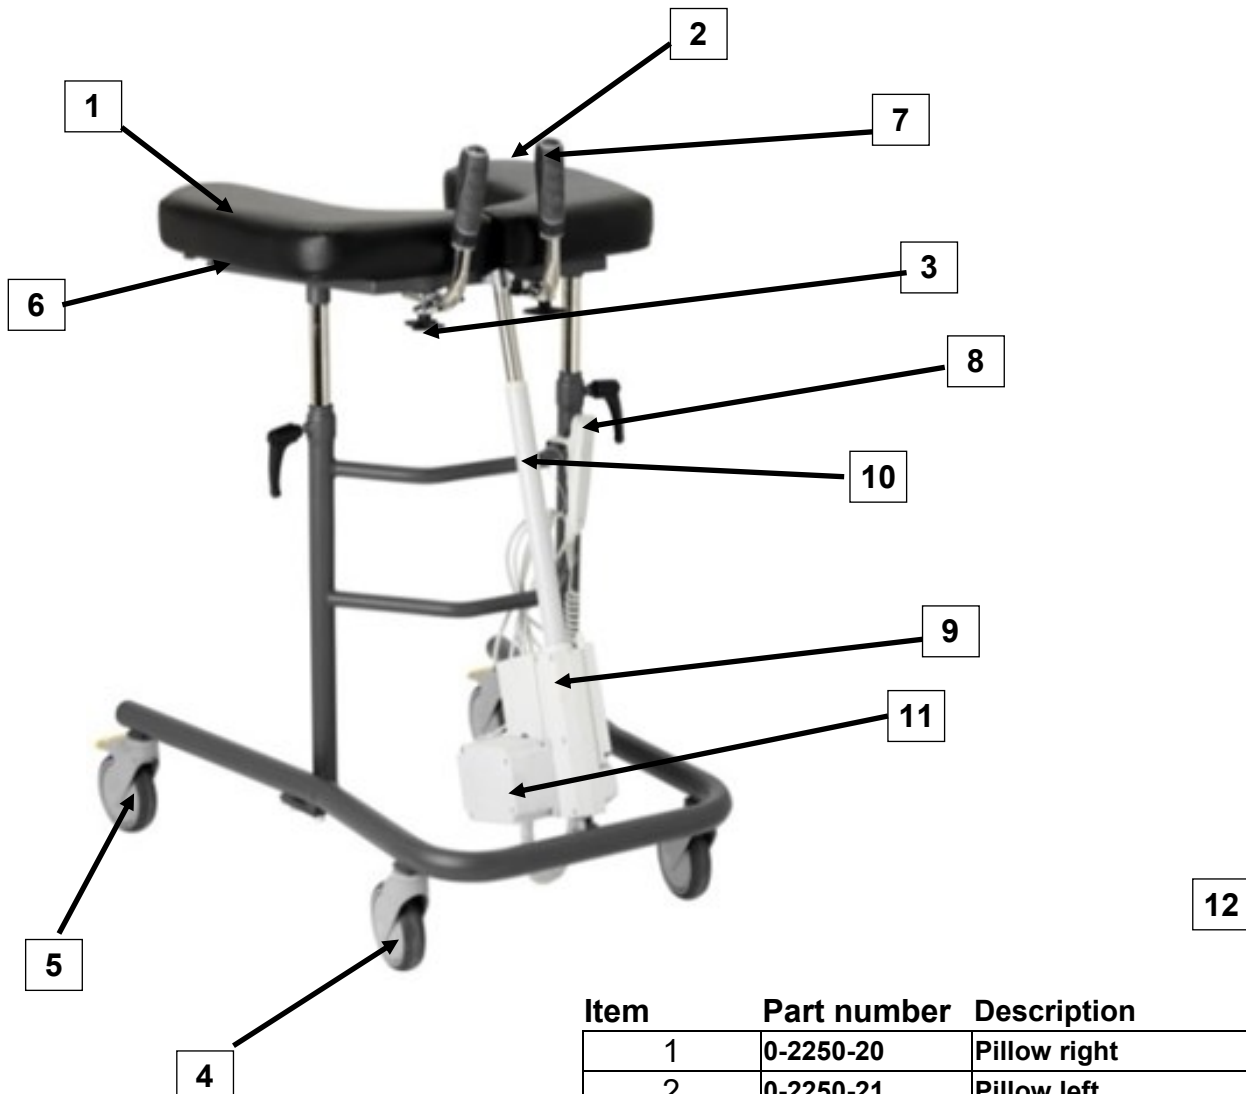

## Spare parts

### 1-2255 Walking table ALBE EL

Item	Part number	Description
1	0-2250-20	Pillow right
2	0-2250-21	Pillow left
3	0-2250-18	Locking knob (handles)
4	0-2250-38	Wheel D=125
5	0-2250-39	Wheel with brake D=125
6	0-2250-41	Locking knob M6 (pillow)
7	0-2250-40	Rubber handle
8	0-2255-83	Hand control
9	0-2255-81	Control unit
10	0-2255-82	Actuator
11	0-2255-84	Battery
12	0-2255-85	Battery charging cable