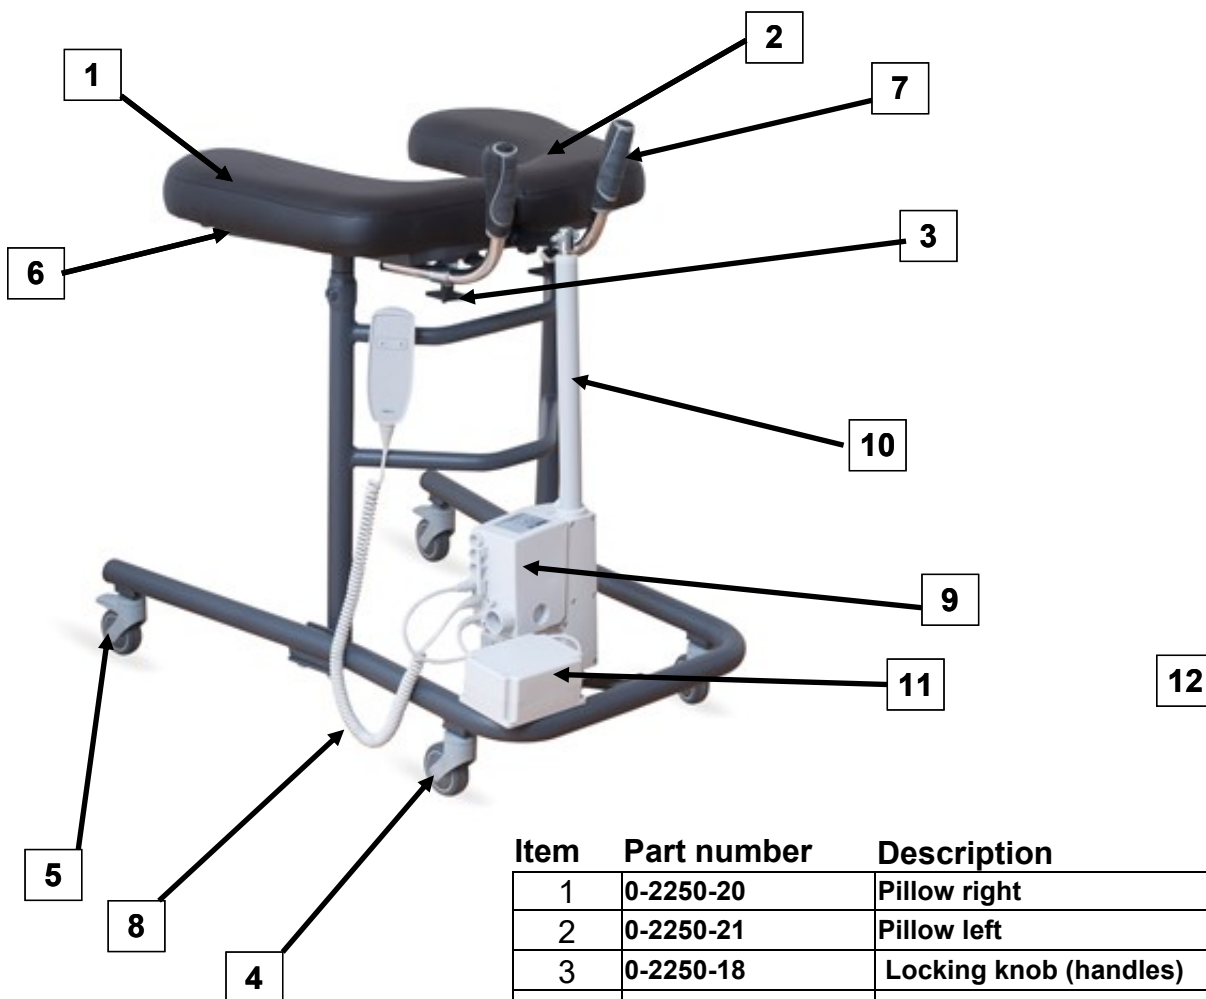

Spare parts

1-2249 Walking table ALBE SMALL EL

Item	Part number	Description
1	0-2250-20	Pillow right
2	0-2250-21	Pillow left
3	0-2250-18	Locking knob (handles)
4	0-2248-38	Wheel D=75 mm
5	0-2248-39	Wheel with brake D=75 mm
6	0-2250-41	Locking knob M6 (pillow)
7	0-2250-40	Rubber handle
8	0-2255-83	Hand control
9	0-2255-81	Control unit
10	0-2255-82	Actuator
11	0-2255-84	Battery
12	0-2255-85	Battery charging cable