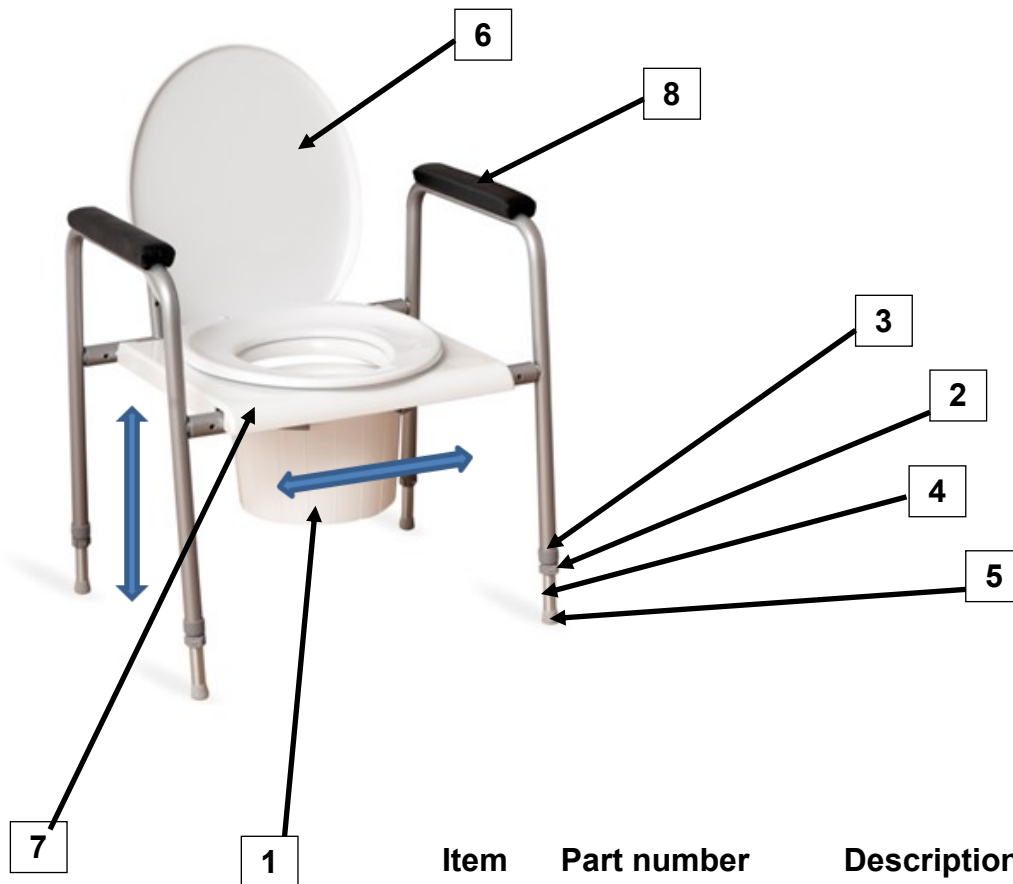

## Spare parts

### 1-1297 Free standing toilet raiser XXL

Item	Part number	Description
1	1-1201-04	Splash guard
2	0-1000-95	Clip
3	0-1000-96	Adapter for clip
4	0-1000-97	AL- leg
5	0-1101-02	Rubber foot HEAVY
6	0-1226-10	Toilet seat RONDO hard
7	0-1295-02	Seat with hole
8	0-1292-04	Armrest