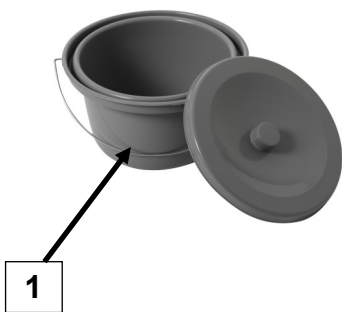

Spare parts

1-1296 Toilet chair XXL +

Item	Part number	Description
1	1-1290-99	Bucket with lid grey
2	0-1000-95	Clip
3	0-1000-96	Adapter for clip
4	0-1000-97	AL- leg
5	0-1101-02	Rubber foot HEAVY
6	0-1292-01	Seat cover
7	0-1295-02	Seat with hole
8	0-1292-03	Backrest
9	0-1292-04	Armrest