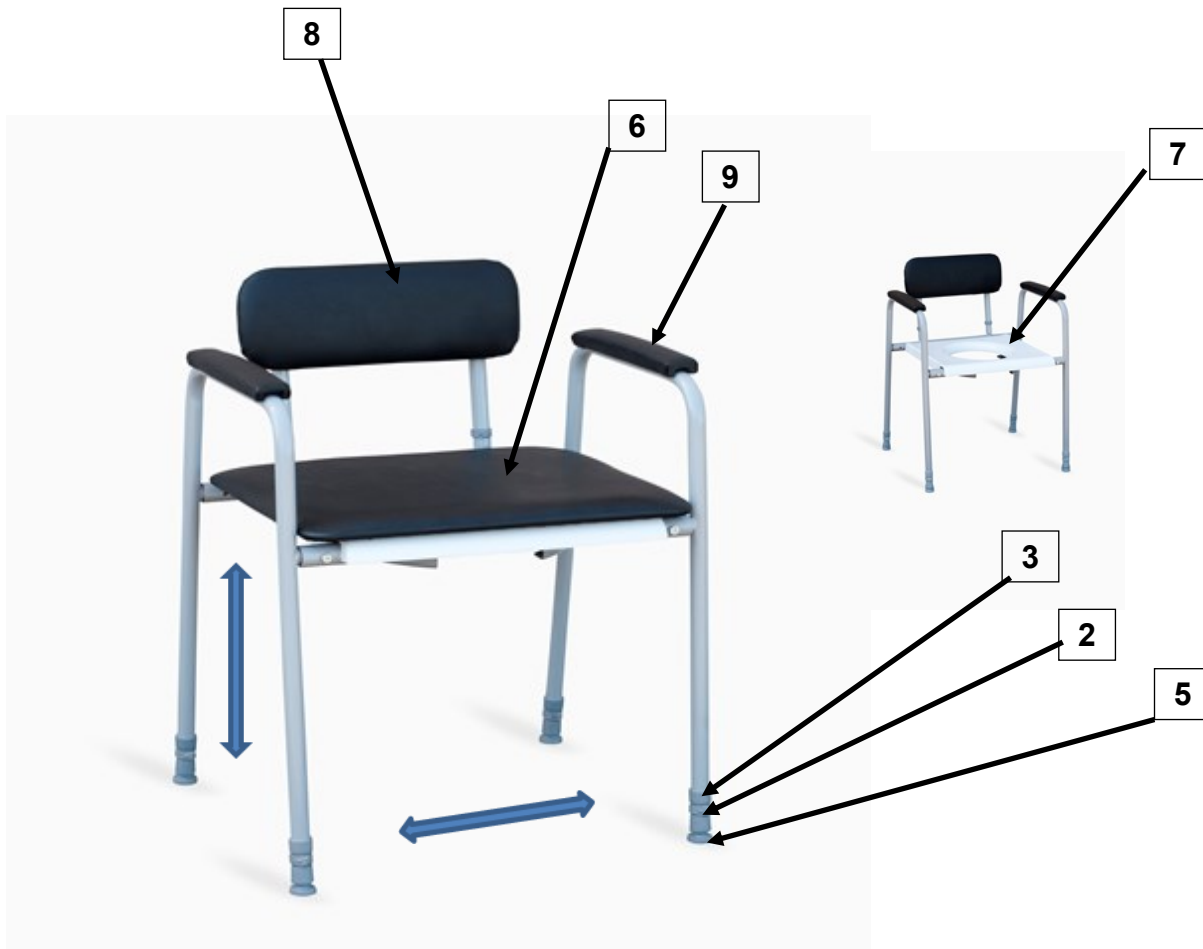

Spare parts

1-1296 Toilet chair XXL +

Item	Part number	Description
1	1-1290-99	Bucket with lid grey
2	0-1000-95	Clip
3	0-1000-96	Adapter for clip
4	0-1000-97	AL- leg
5	0-1101-02	Rubber foot HEAVY
6	0-1292-01	Seat cover
7	0-1295-02	Seat with hole
8	0-1292-03	Backrest
9	0-1292-04	Armrest