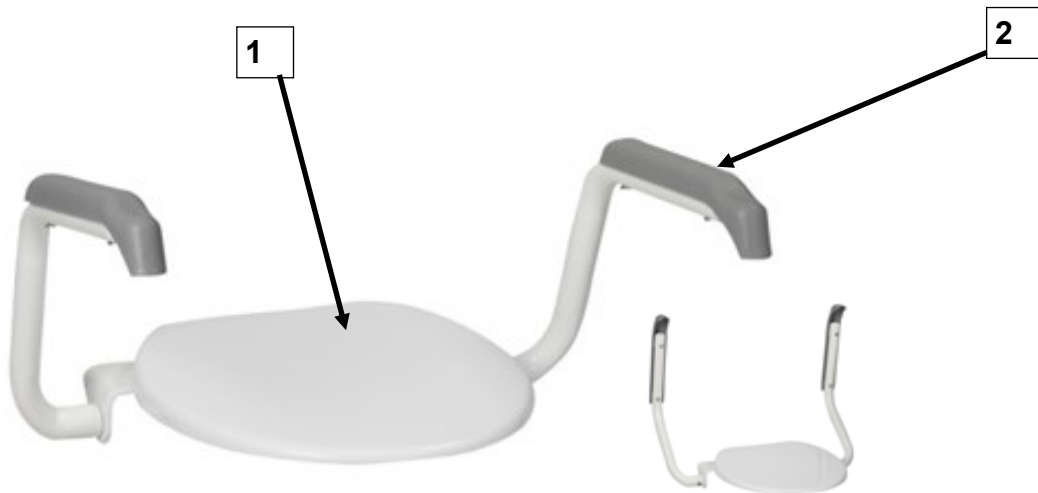

Spare parts

1-1226-40-01 STANDUP SMALL

Item	Part number	Description
1	0-1201-03	Toilet seat
2	0-1226-60	Armplates grey