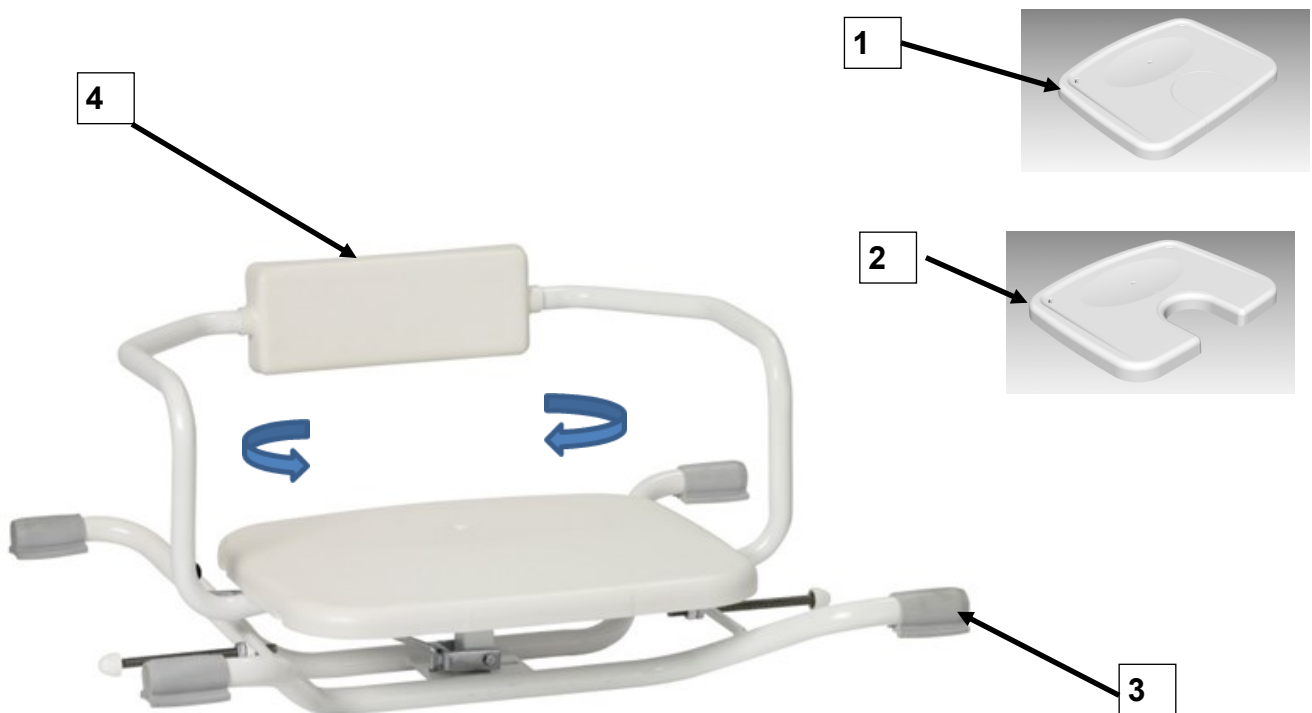

Spare parts

1-1136 SWIVEL Standard Seat for bathtub with turning function

1-1137 SWIVEL Hygiene Seat for bathtub with turning function

Item	Part number	Part number
1	0-1110-03	Seat standard
2	0-1111-03	Seat hygiene
3	0-1136-54	Rubber pad
4	0-1114-05	Bakrest PU grey