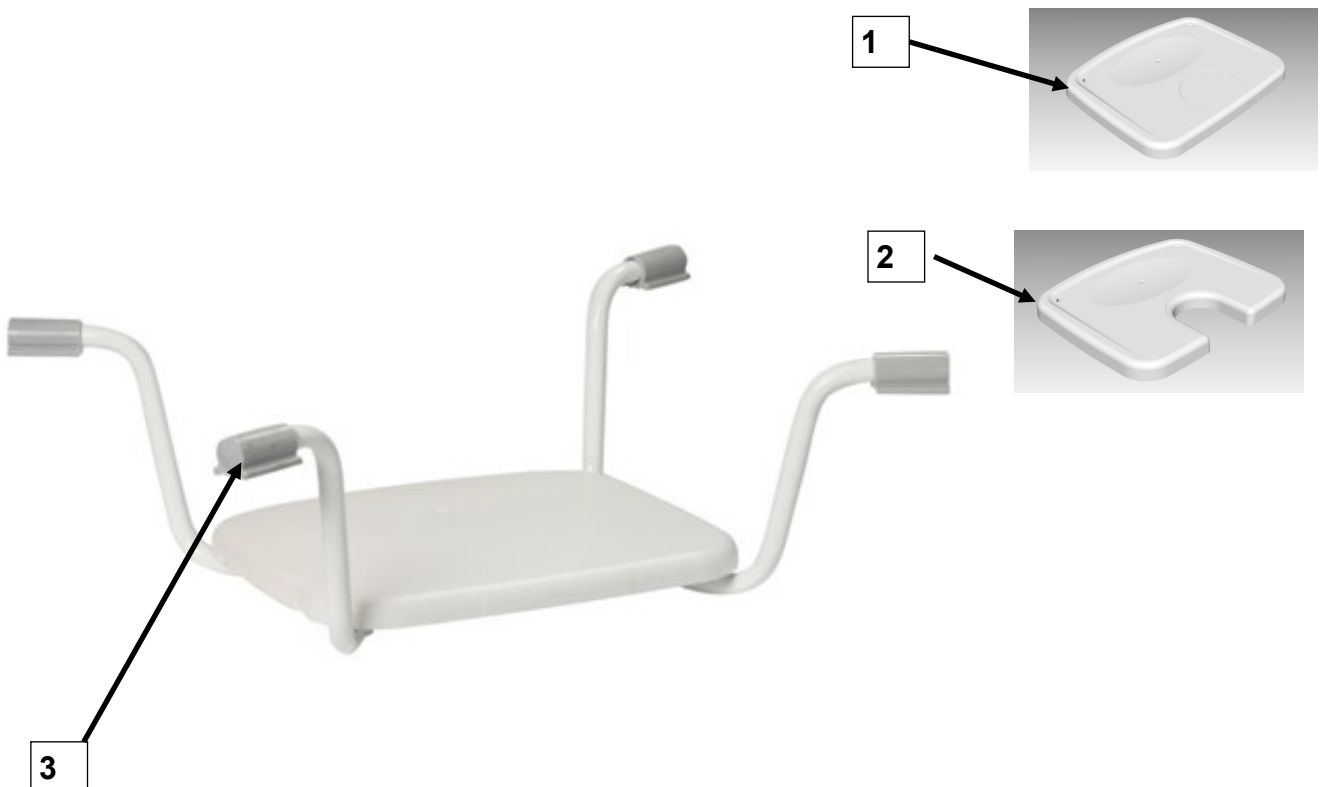

Spare parts

1-1130 Standard seat Hang on seat for bathtub FLEXIBL

1-1131 Hygienic seat Hang on seat for bathtub FLEXIBLE

Item	Part number	Part number
1	0-1110-03	Seat standard
2	0-1111-03	Seat hygiene
3	0-1136-54	Rubber pad