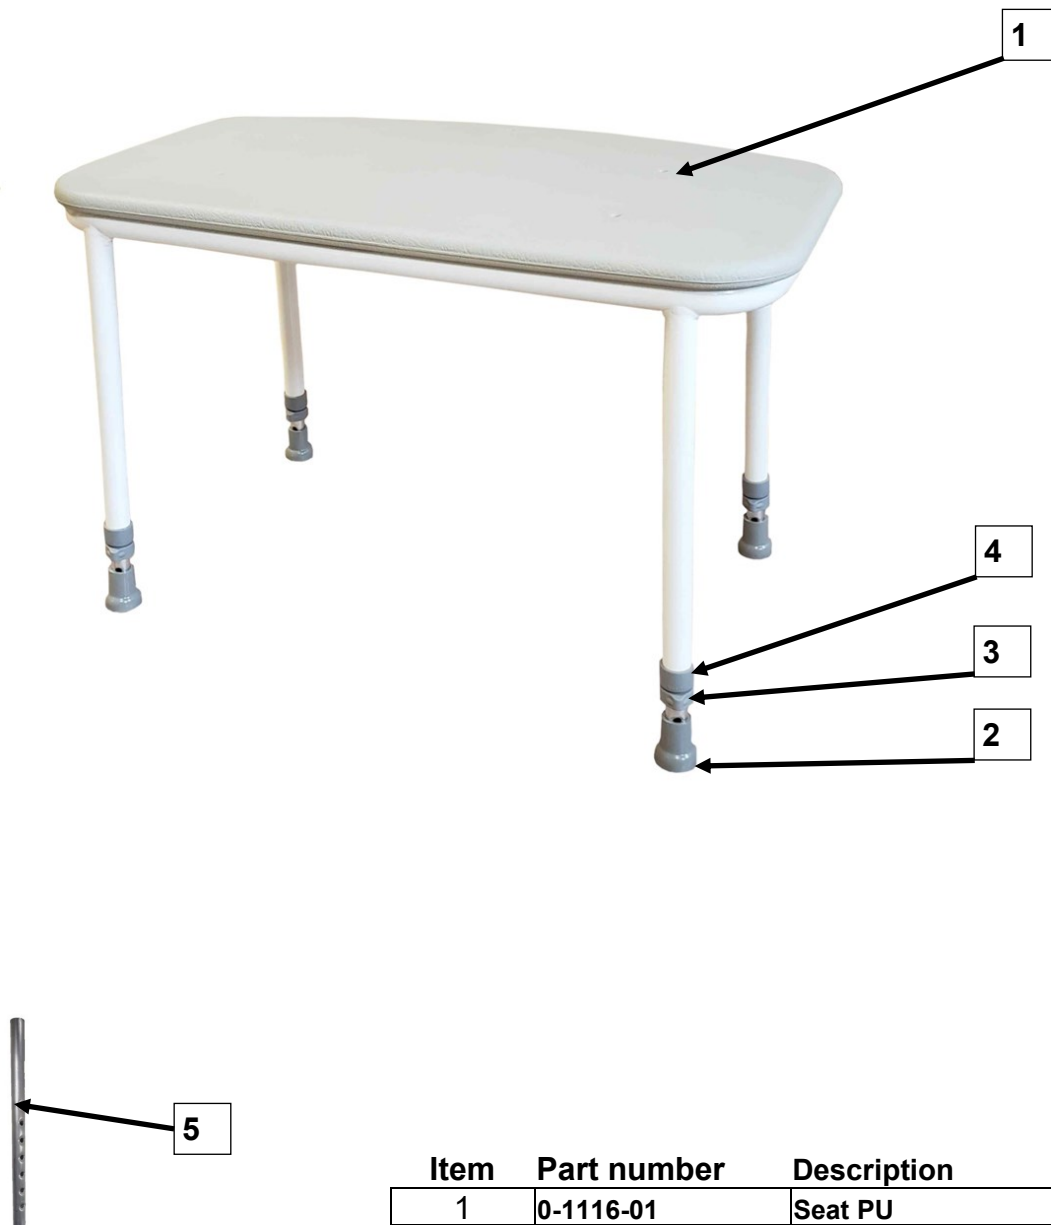

NORDIC
COMFORT AND DIGNITY FOR ALL

1-1116-GB

Spare parts

1-1116 Shower bench XXL MAX. 300 kg

Item	Part number	Description
1	0-1116-01	Seat PU
2	0-1101-02	Rubber foot HEAVY
3	0-1000-95	Clips grey
4	0-1000-96	Adapter for clip grey
5	0-1000-97	Leg aluminium